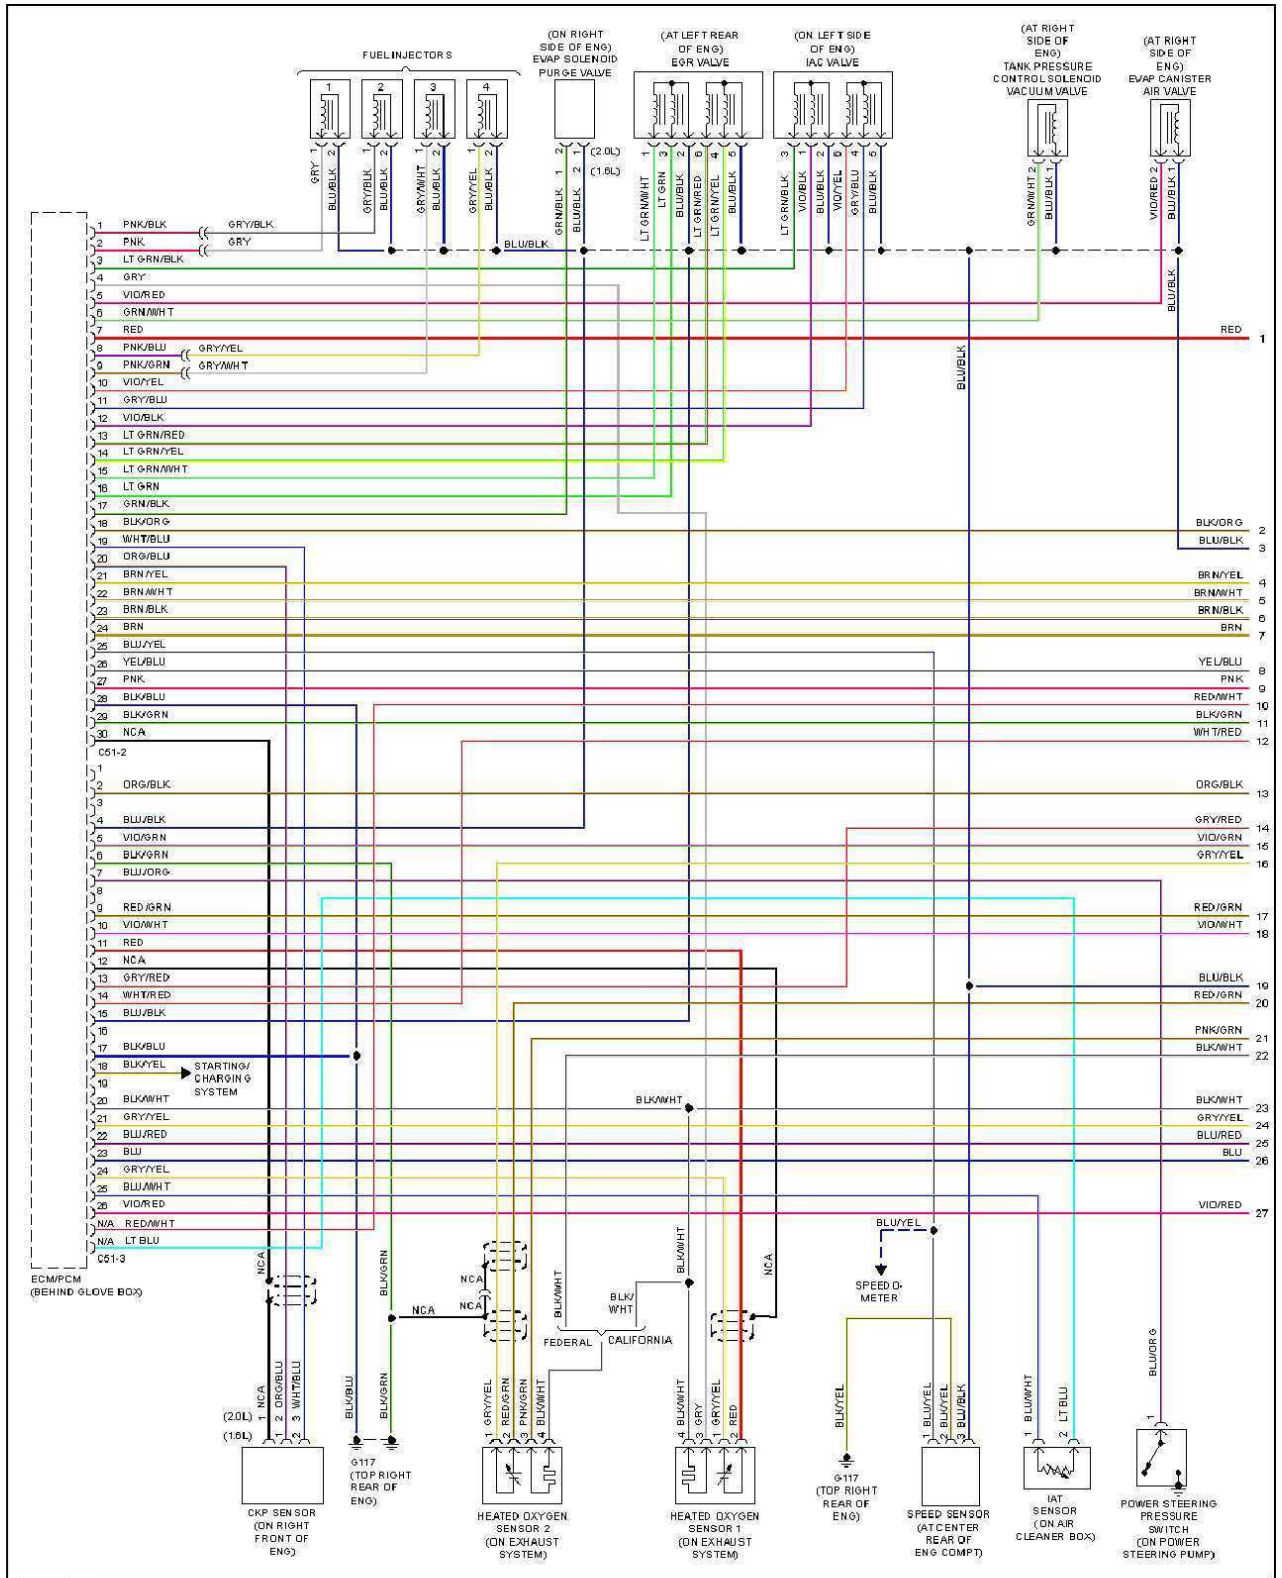

# 2000 Suzuki Vitara JX

## SYSTEM WIRING DIAGRAMS 2.0L, Engine Performance Circuits (1 of 3)

## SYSTEM WIRING DIAGRAMS 2.0L, Engine Performance Circuits (2 of 3)

## SYSTEM WIRING DIAGRAMS 2.0L, Engine Performance Circuits (3 of 3)