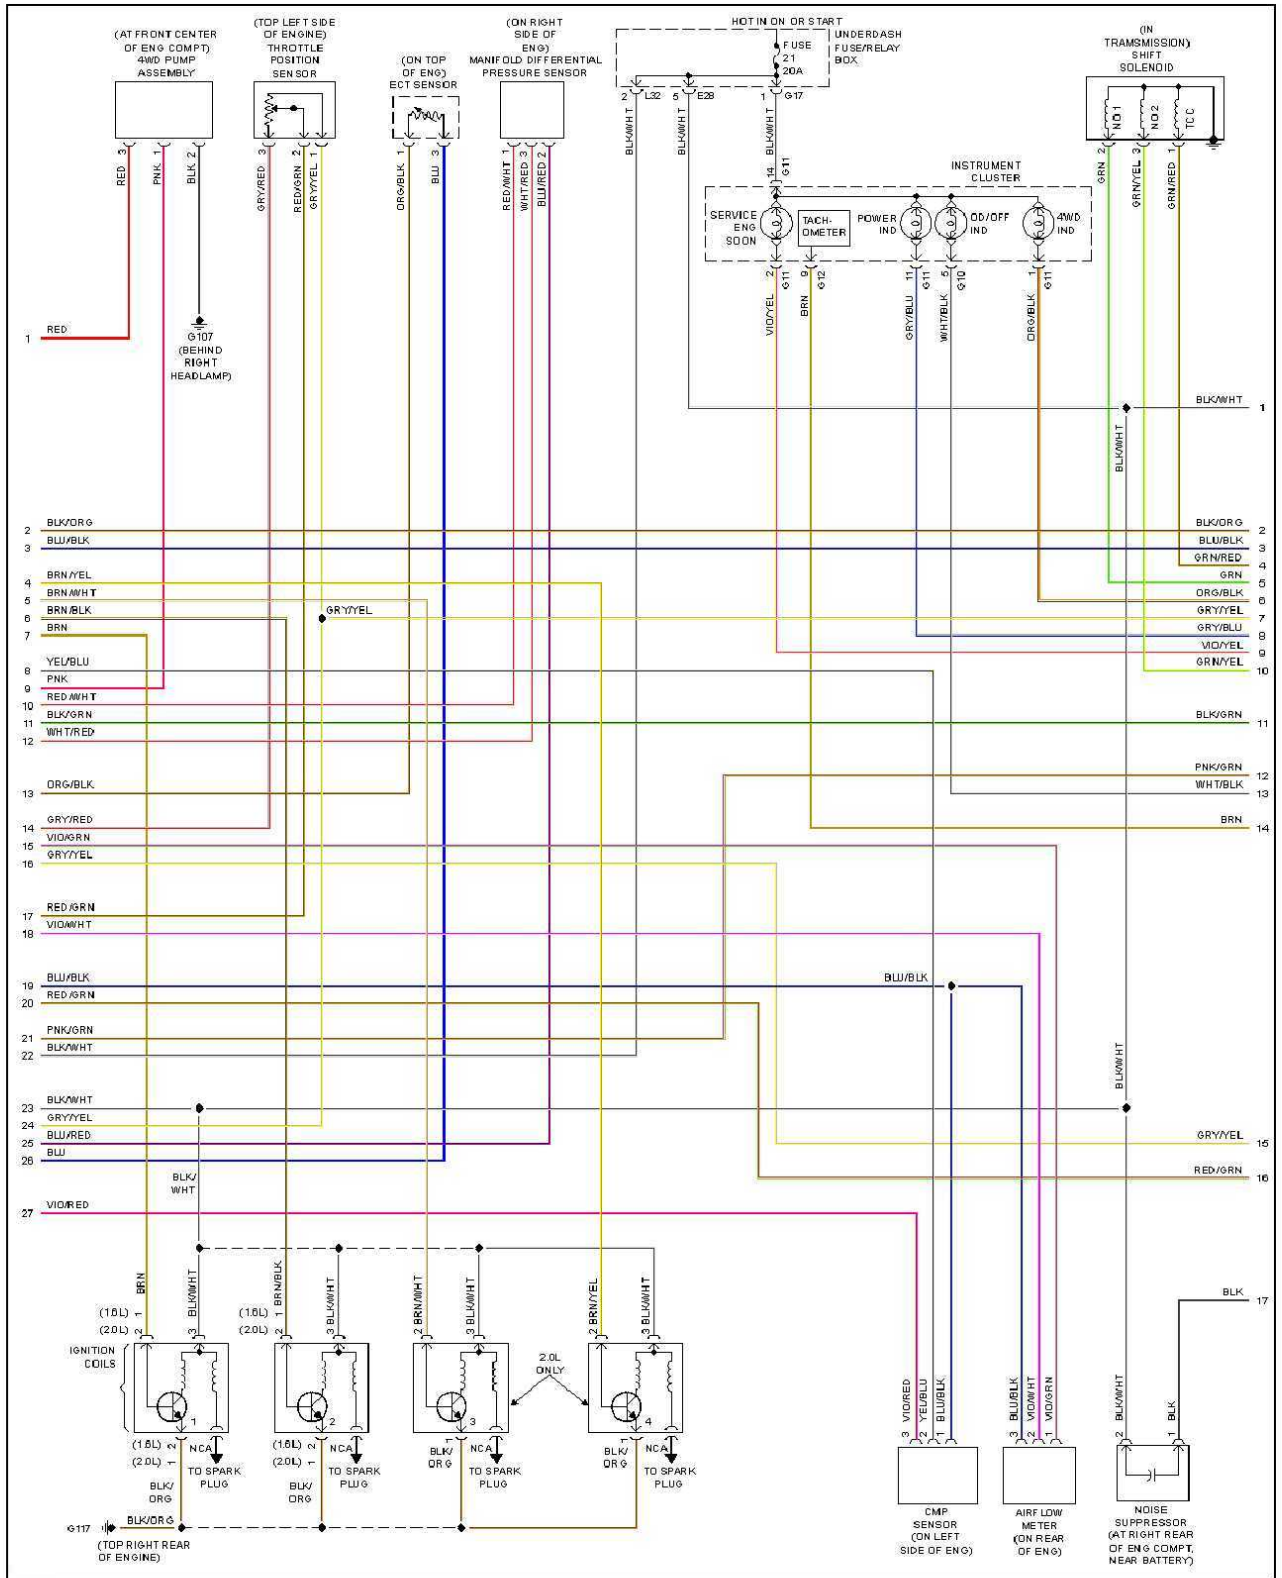

# 2000 Suzuki Vitara JX

## SYSTEM WIRING DIAGRAMS 2.0L, Engine Performance Circuits (1 of 3)

## SYSTEM WIRING DIAGRAMS 2.0L, Engine Performance Circuits (2 of 3)

## SYSTEM WIRING DIAGRAMS 2.0L, Engine Performance Circuits (3 of 3)