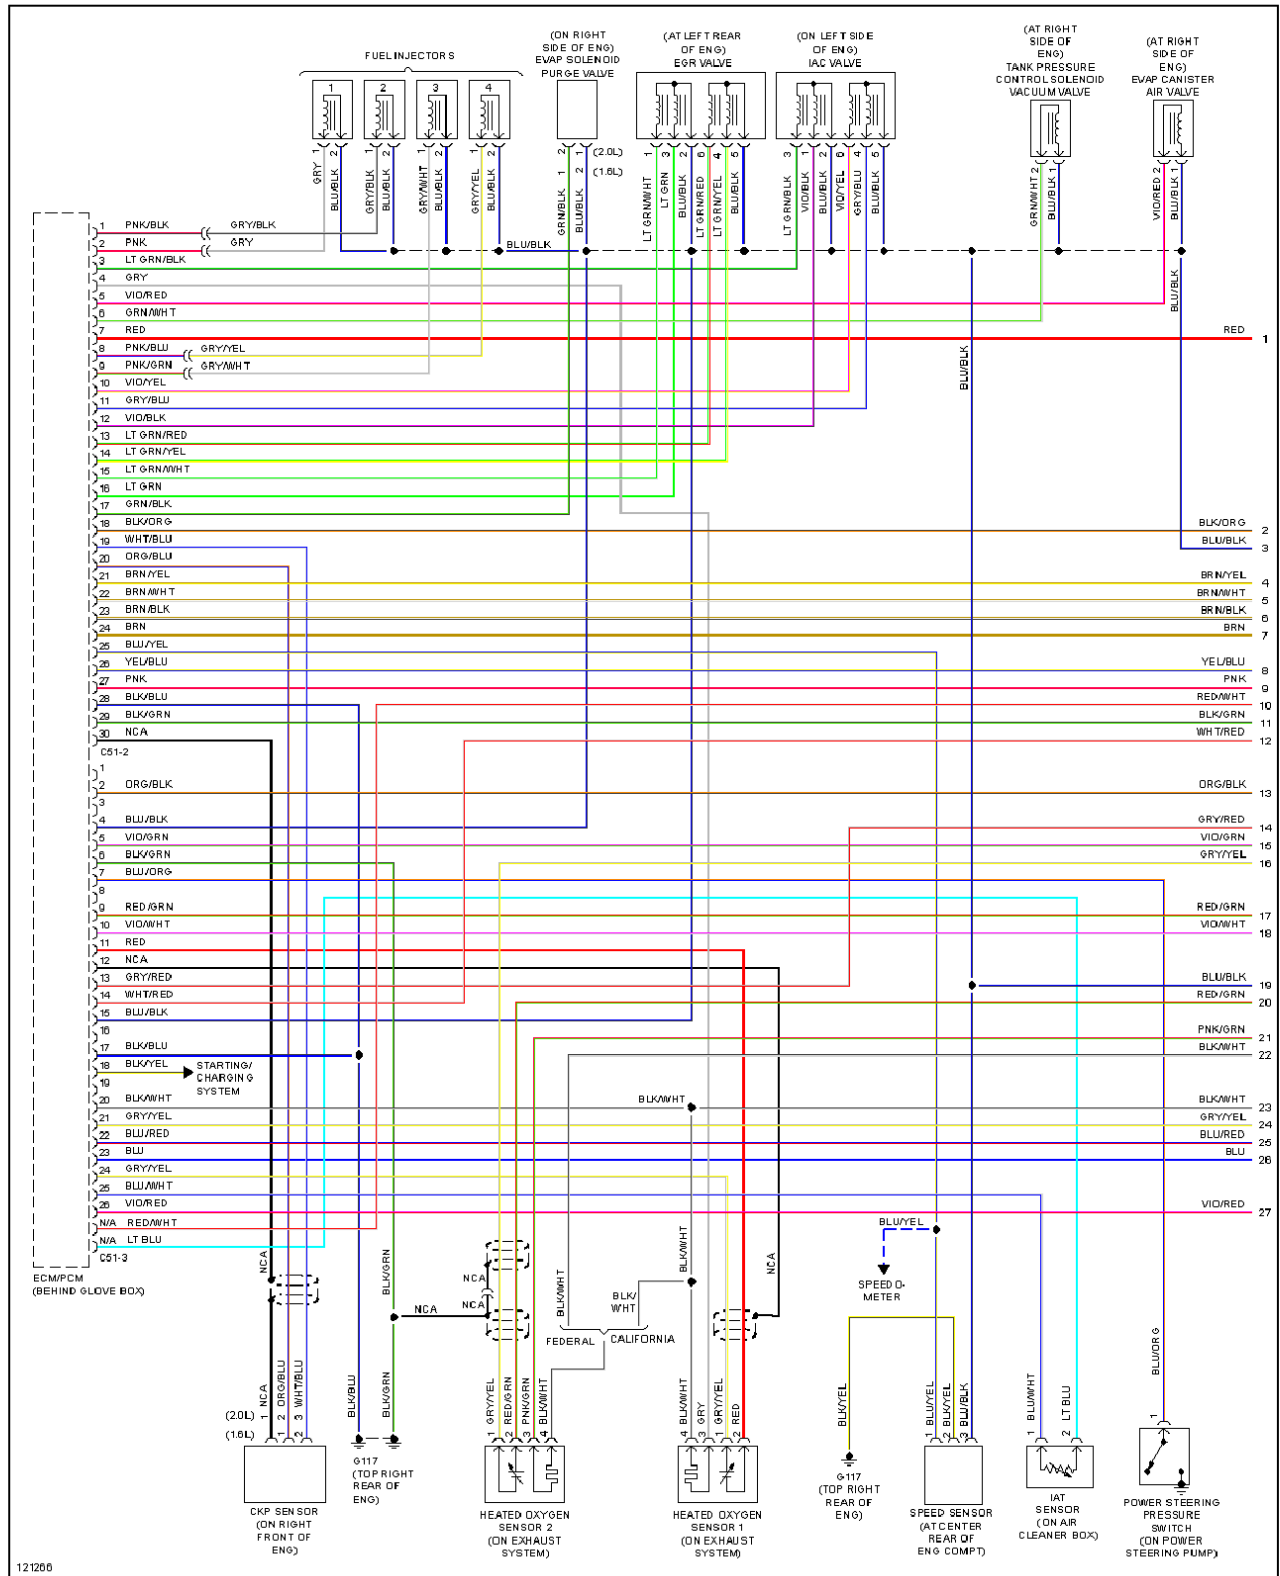

2000 Suzuki Vitara JX

SYSTEM WIRING DIAGRAMS

Fig. 10: 2.0L, Engine Performance Circuits (1 of 3)

121206