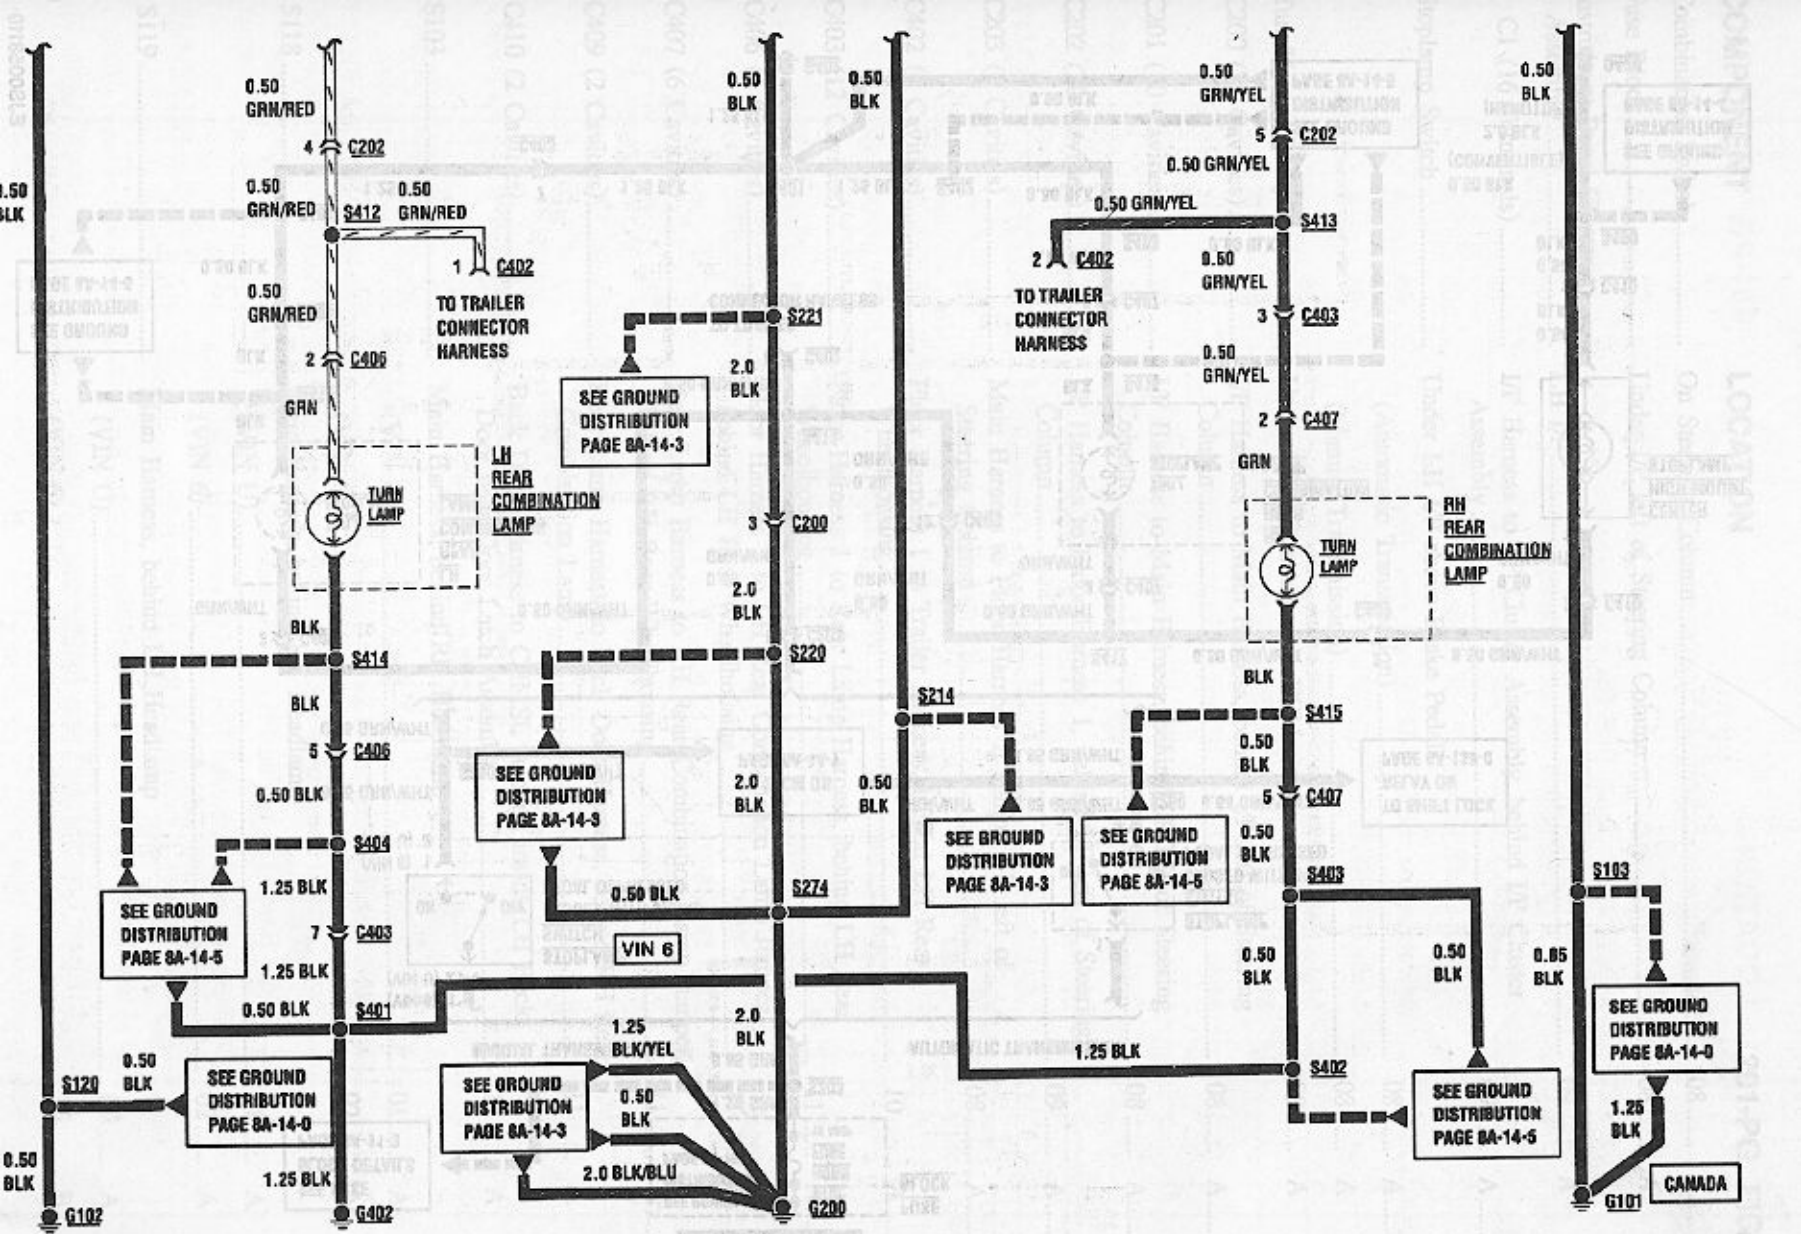

EXTERIOR LIGHTS: PARK/FRONT MARKER/TAIL/REAR MARKER/LICENSE PLATE

EXTERIOR LIGHTS: TURN/HAZARD

EXTERIOR LIGHTS: STOP

EJS0058110