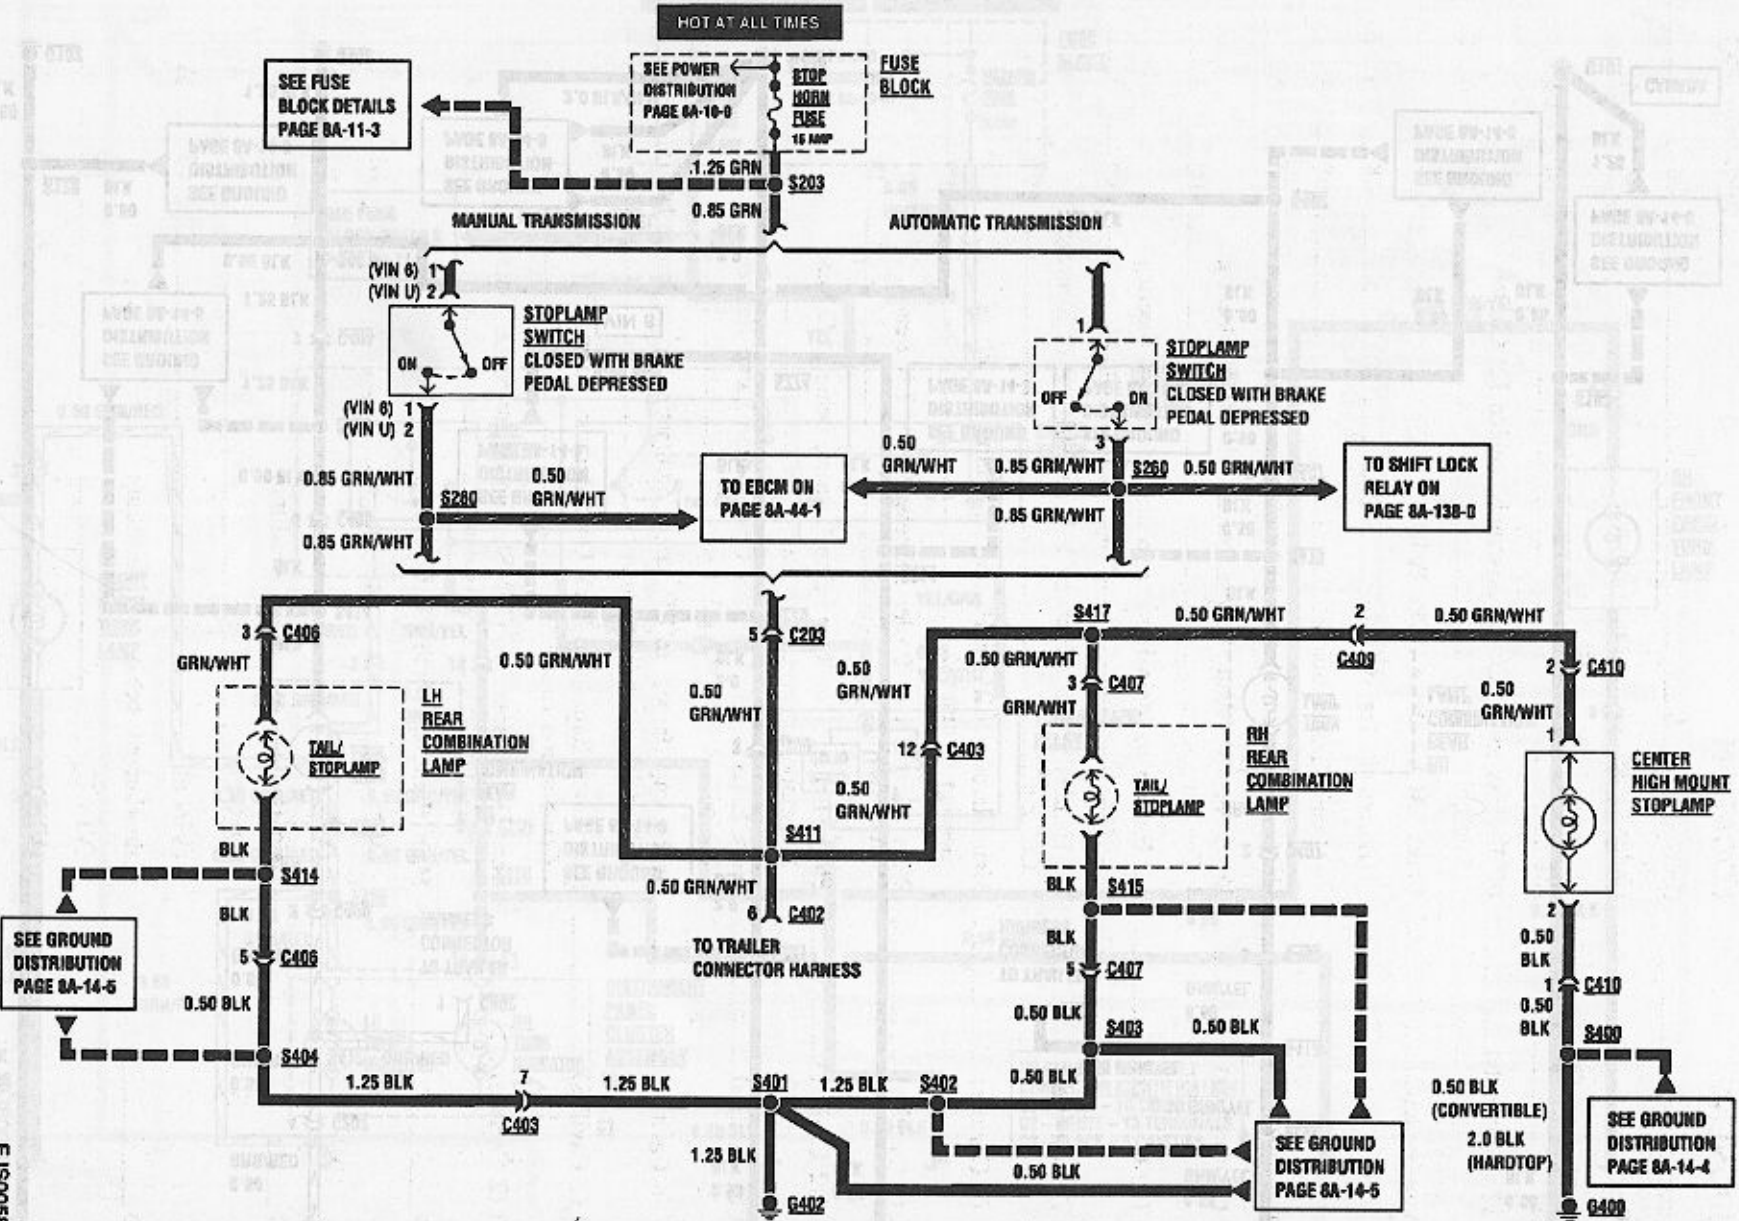

EXTERIOR LIGHTS: PARK/FRONT MARKER/TAIL/REAR MARKER/LICENSE PLATE

EXTERIOR LIGHTS: TURN/HAZARD

EXTERIOR LIGHTS: STOP

EJS0058110