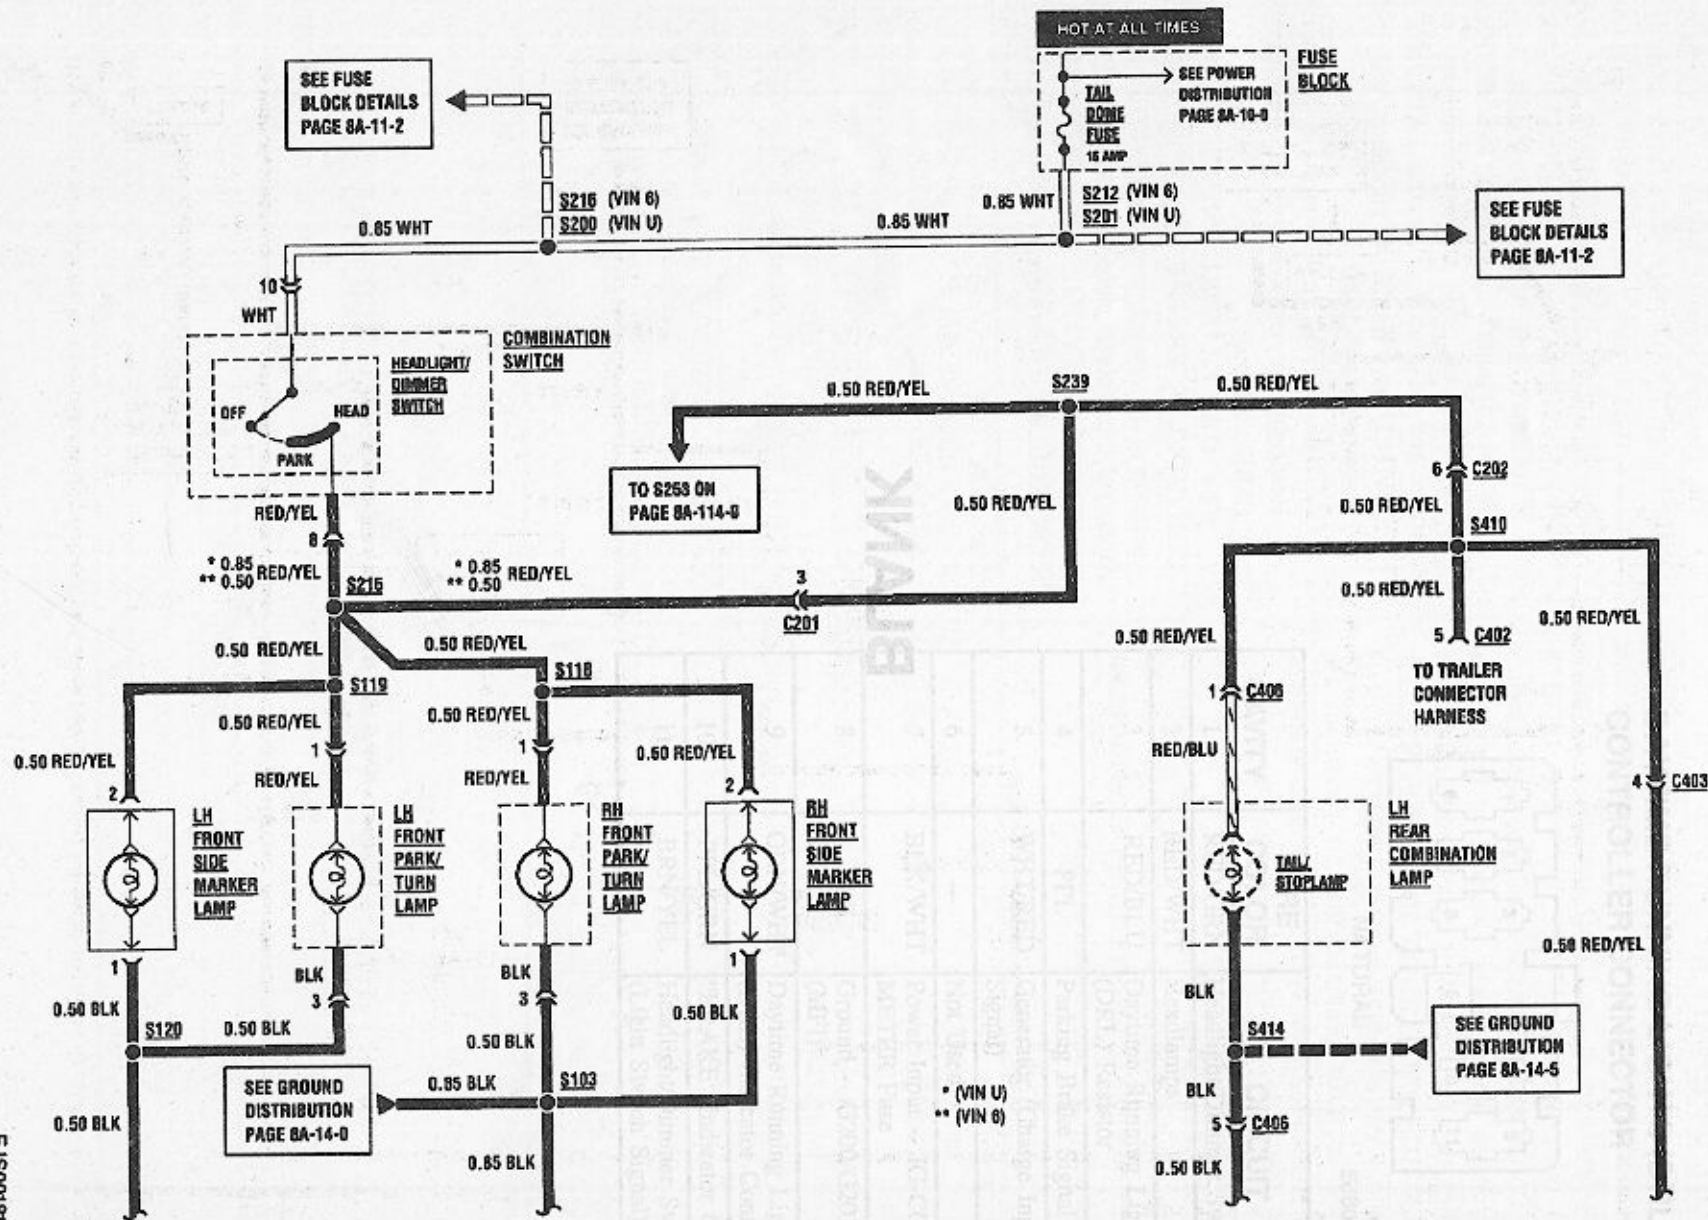

EXTERIOR LIGHTS: PARK/FRONT MARKER/TAIL/REAR MARKER/LICENSE PLATE

EXTERIOR LIGHTS: TURN/HAZARD

EXTERIOR LIGHTS: STOP

EJS0058110