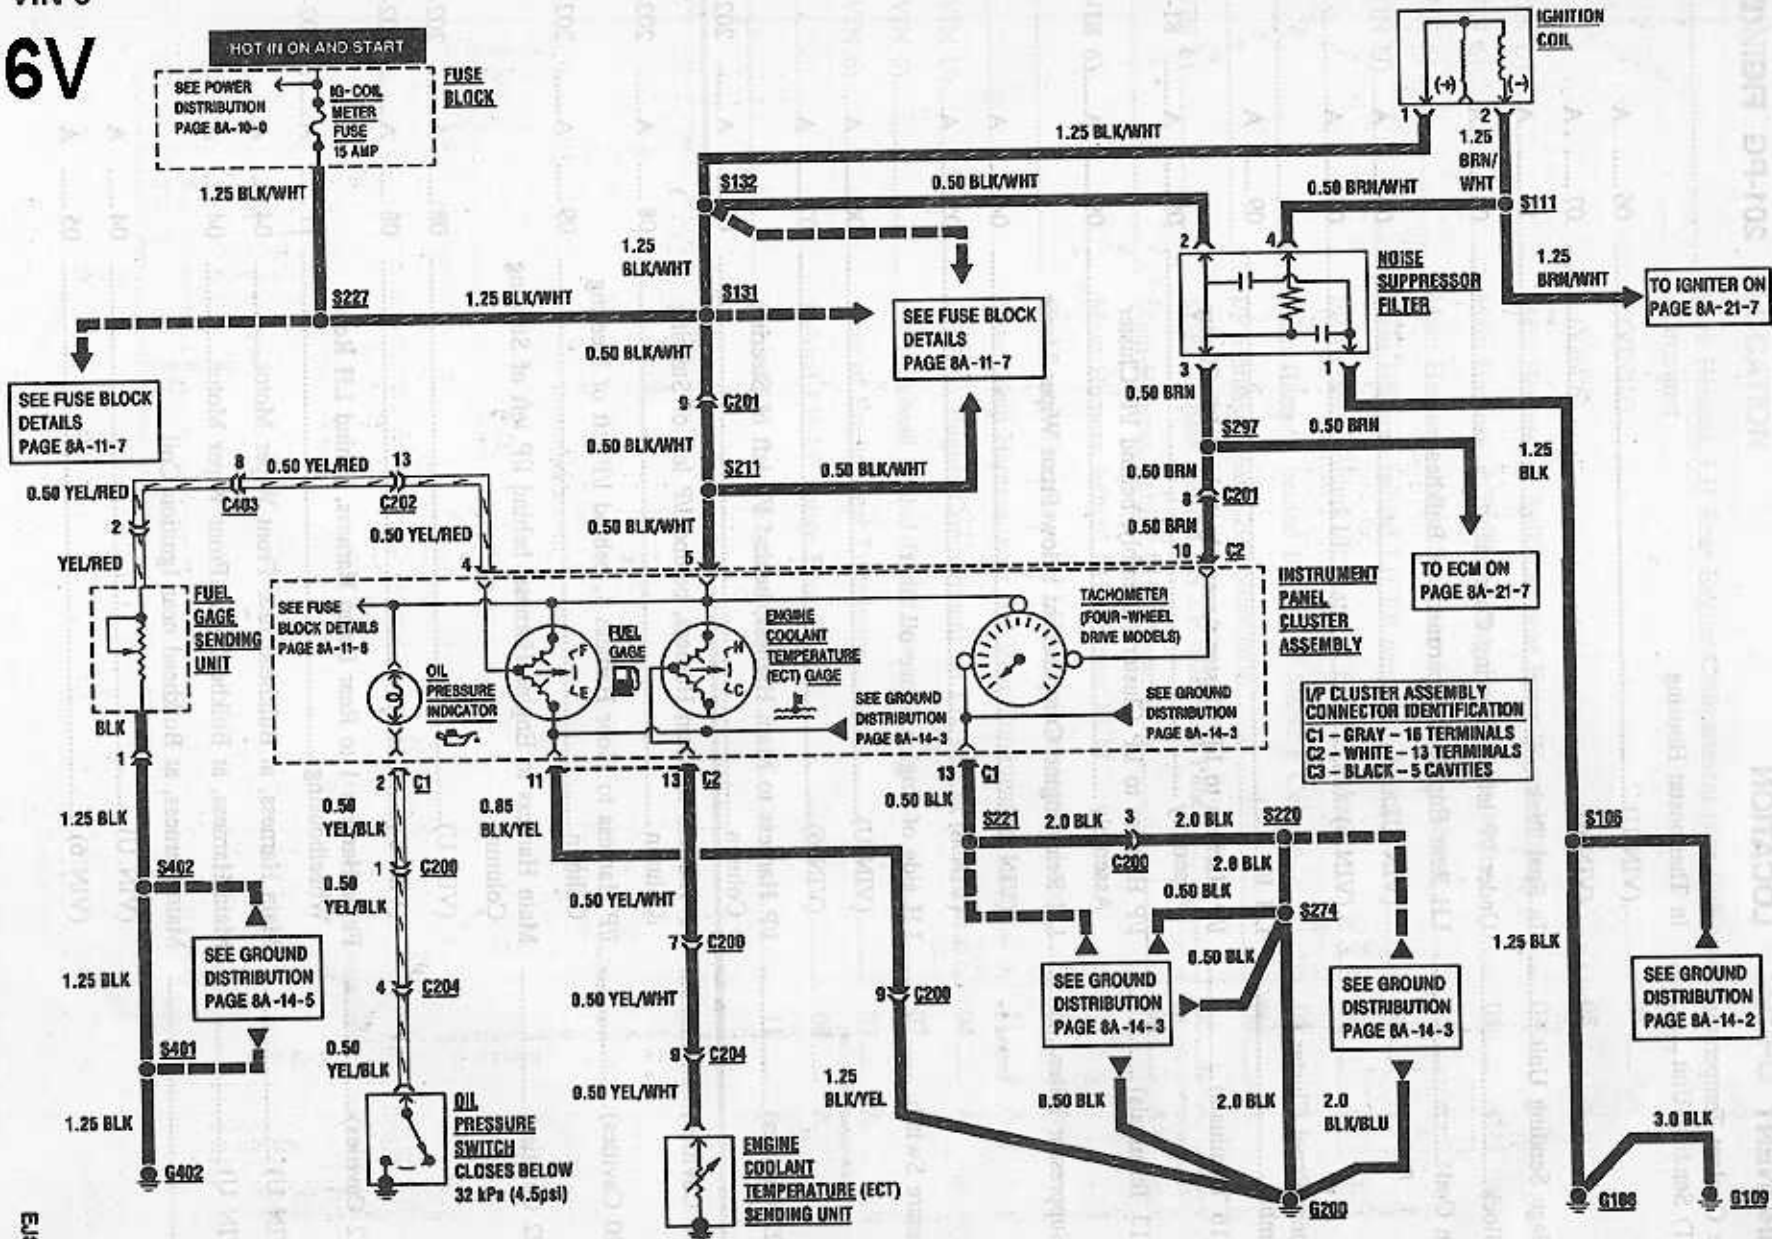

INSTRUMENT PANEL: WITH GAGES
 VIN U

8v

INSTRUMENT PANEL: WITH GAGES

VIN 6

16V

ELECTRICAL DIAGNOSIS 8A - 81 - 1