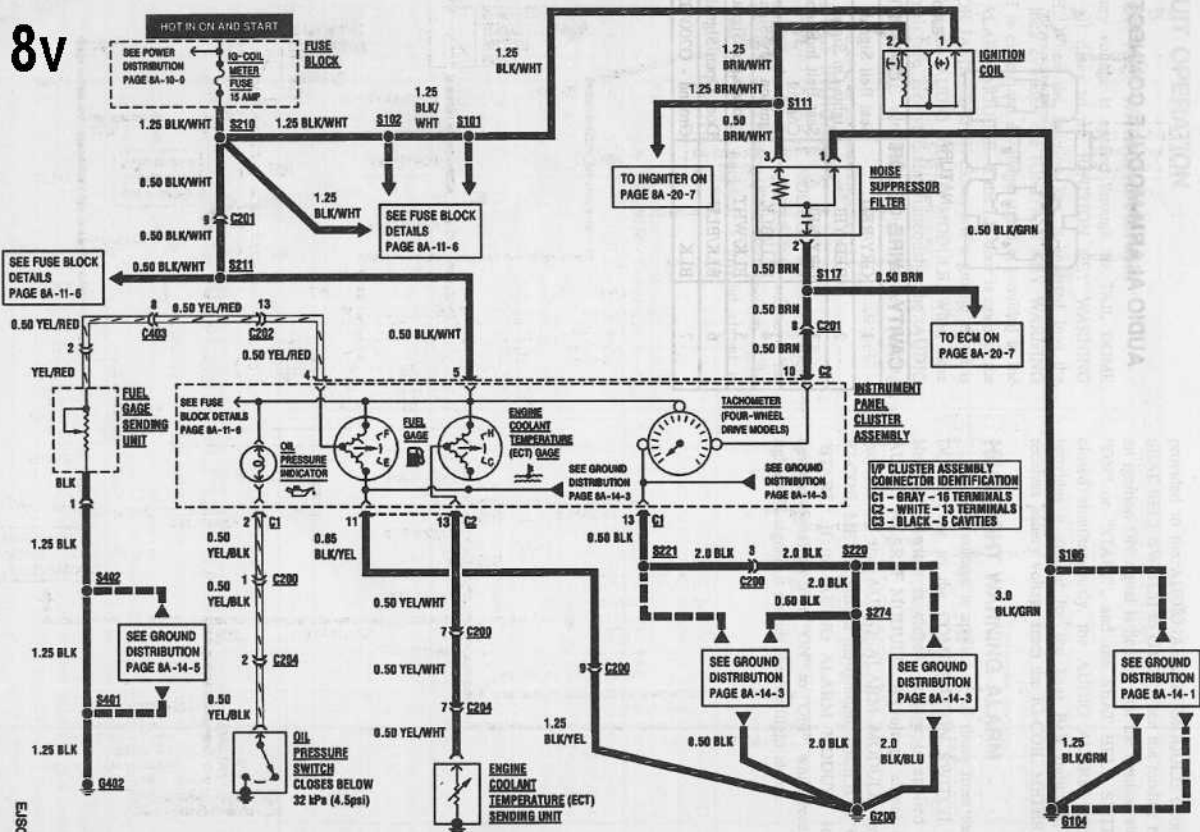

INSTRUMENT PANEL: WITH GAGES
VIN U

8v

INSTRUMENT PANEL: WITH GAGES

VIN 6

16V