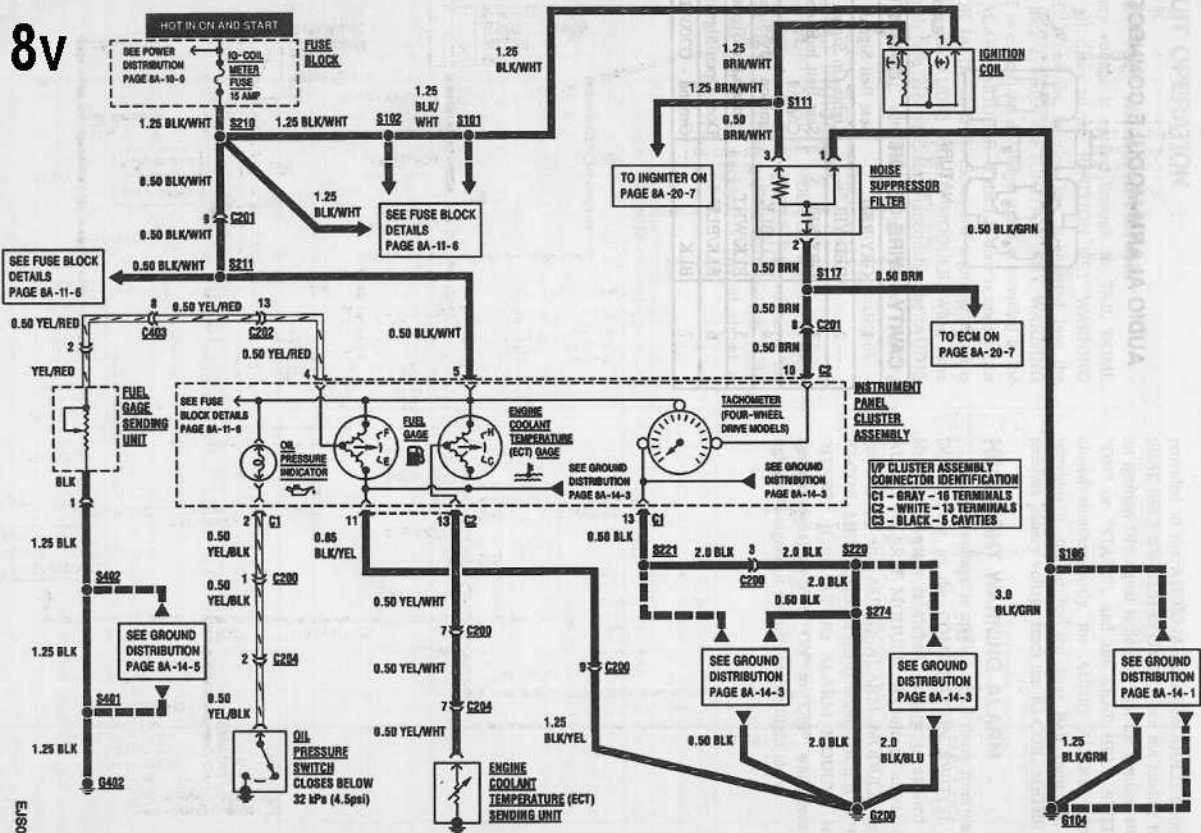

INSTRUMENT PANEL: WITH GAGES
 VIN U

8v

INSTRUMENT PANEL: WITH GAGES

VIN 6

16V

ELECTRICAL DIAGNOSIS 8A - 81 - 1